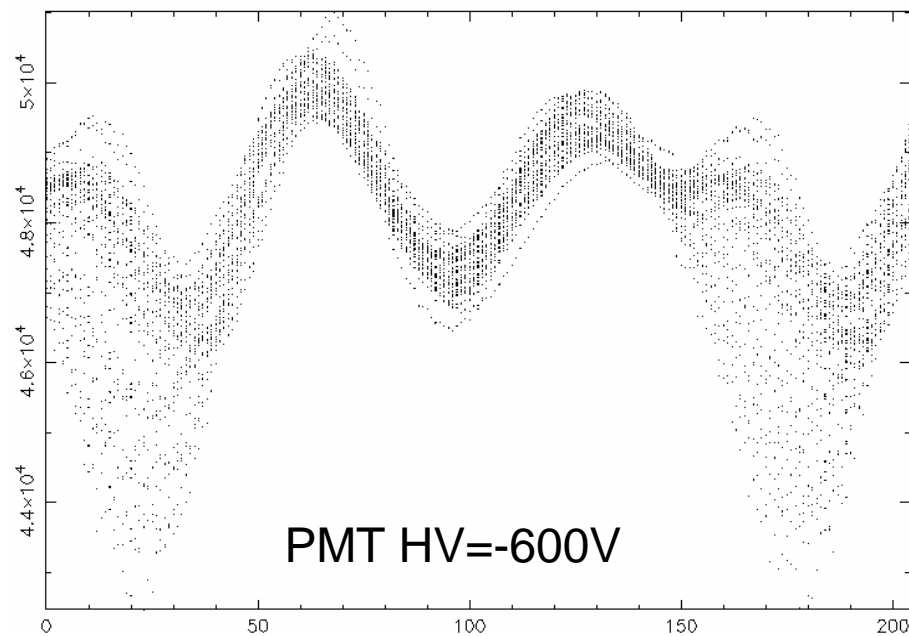

BSM23W_PAW_00272.DAT;1

BSM23W_PAW_00273.DAT;1

Timing scans for T1B3 for all BSM23W PMT channels at different PMT voltages

BSM23W_PAW_00274.DAT;1

BSM23W_PAW_00275.DAT;1