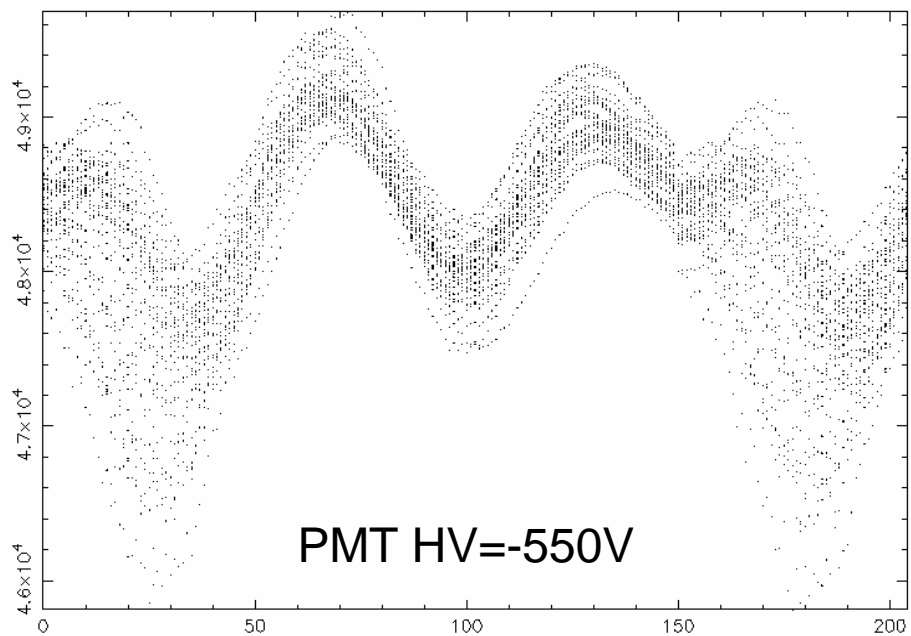

BSM23W_PAW_00272.DAT;1

BSM23W_PAW_00273.DAT;1

Timing scans for T1B3 for all BSM23W PMT channels at different PMT voltages

BSM23W_PAW_00274.DAT;1

BSM23W_PAW_00275.DAT;1