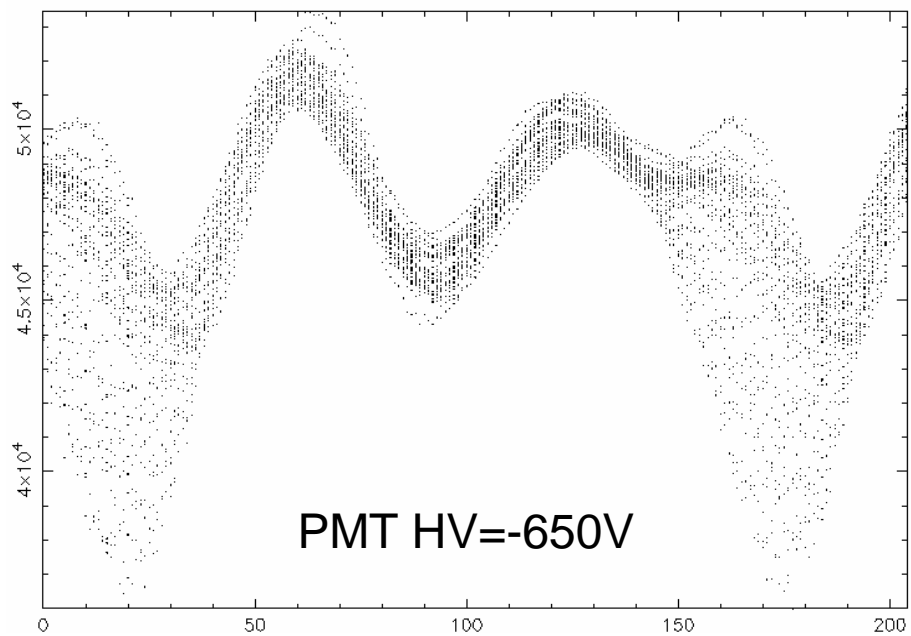

BSM23W_PAW_00272.DAT;1

BSM23W_PAW_00273.DAT;1

Timing scans for T1B3 for all BSM23W PMT channels at different PMT voltages

BSM23W_PAW_00274.DAT;1

BSM23W_PAW_00275.DAT;1