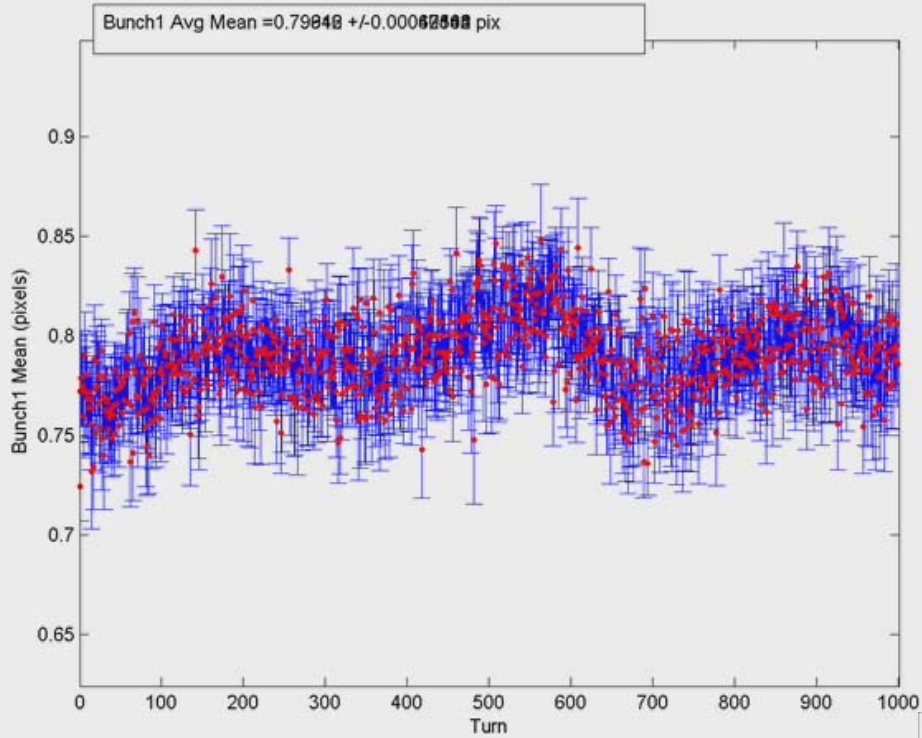

e- I=0.56mA/bunch 6 Wigglers Off
File: 430

Click on plot to run movie

e- I=0.78mA/bunch Wigglers On
File: 407

Click on plot to run movie