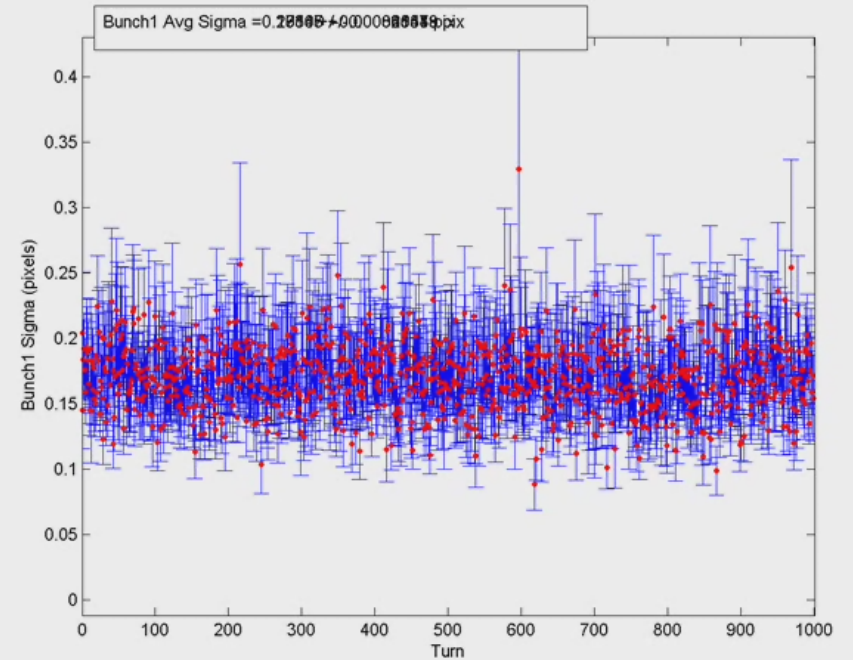

e- I=0.56mA/bunch 6 Wigglers Off
File: 430

Click on plot to run movie

e- I=0.78mA/bunch Wigglers On
File: 407

Click on plot to run movie