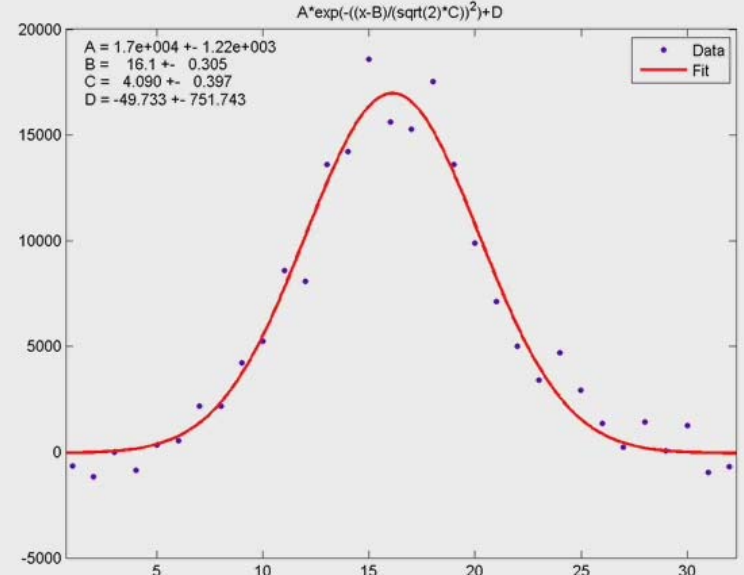

# e- I=1.9mA/bunch Wigglers On File: 401

Bunch 1

Bunch 10

Click on plot to  
run movie

Bunch 5

Bunch 15

Movie of the 1<sup>st</sup> 50 turns of every 5<sup>th</sup> bunch