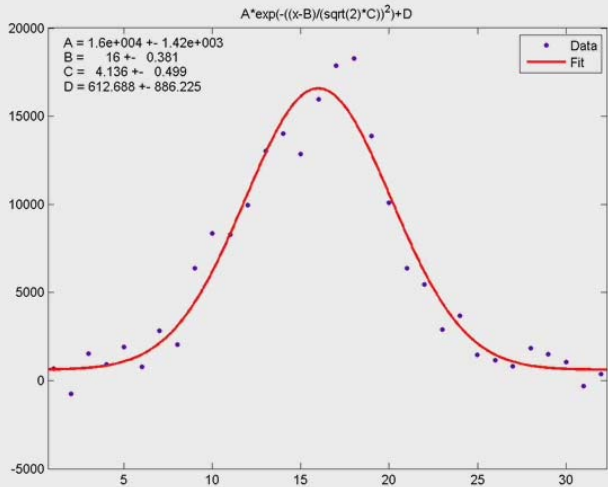

# e- I=1.9mA/bunch Wigglers On File: 401

Bunch 1

Bunch 10

Click on plot to  
run movie

Bunch 5

Bunch 15

Movie of the 1<sup>st</sup> 50 turns of every 5<sup>th</sup> bunch