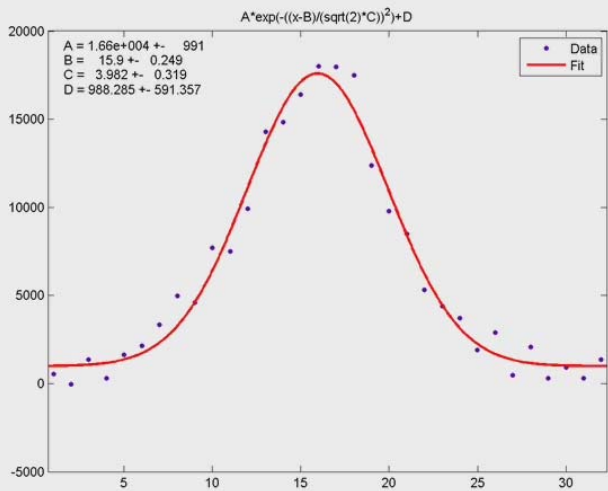

e- I=1.9mA/bunch Wigglers On  
File: 401

Click on plot to run movie

# e- I=1.9mA/bunch Wigglers On File: 401

Bunch 1

Bunch 10

Click on plot to  
run movie

Bunch 5

Bunch 15

Movie of the 1<sup>st</sup> 50 turns of every 5<sup>th</sup> bunch