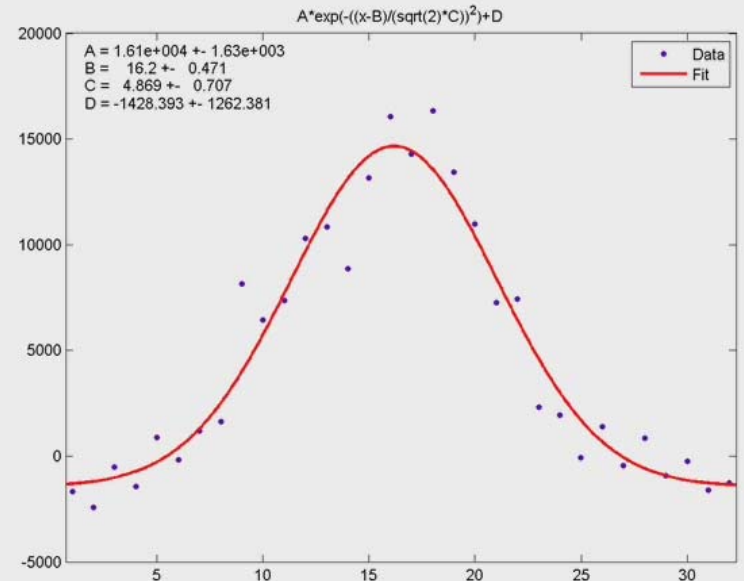

# e- I=1.9mA/bunch Wigglers On File: 401

Bunch 1

Bunch 10

Click on plot to  
run movie

Bunch 5

Bunch 15

Movie of the 1<sup>st</sup> 50 turns of every 5<sup>th</sup> bunch