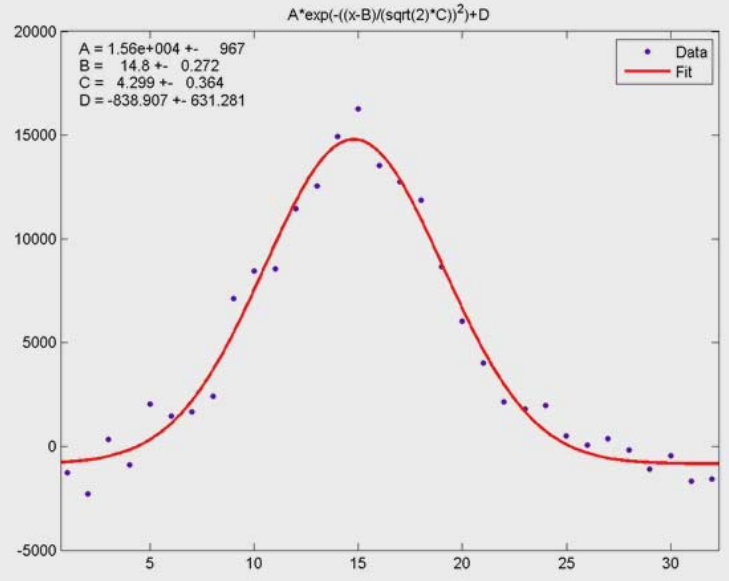

e- I=1.9mA/bunch Wigglers On File: 401

Bunch 20

Click on plot to run movie

Bunch 30

Bunch 35

Bunch 25

e- I=1.9mA/bunch Wigglers On File: 401

← Bunch 40