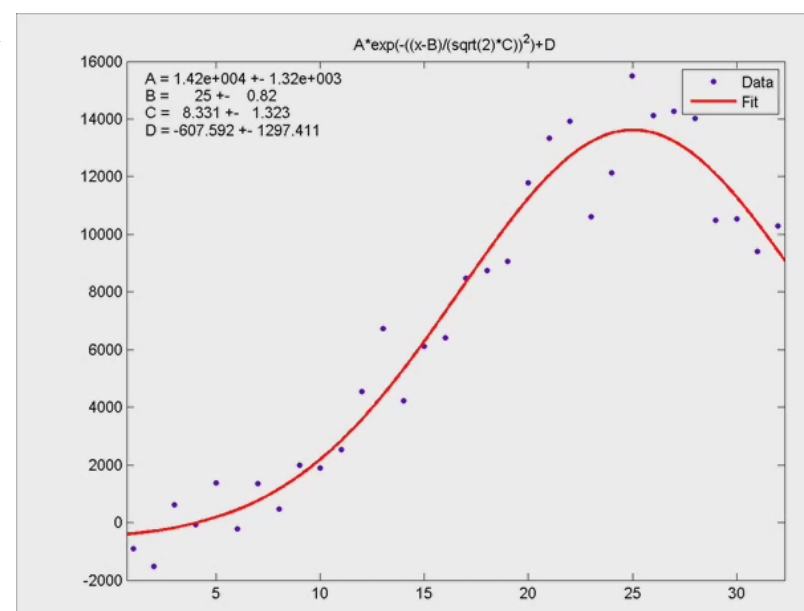

e- I=1.9mA/bunch Wigglers On File: 401

Bunch 20

Click on plot to run movie

Bunch 30

Bunch 35

Bunch 25

e- I=1.9mA/bunch Wigglers On File: 401

← Bunch 40