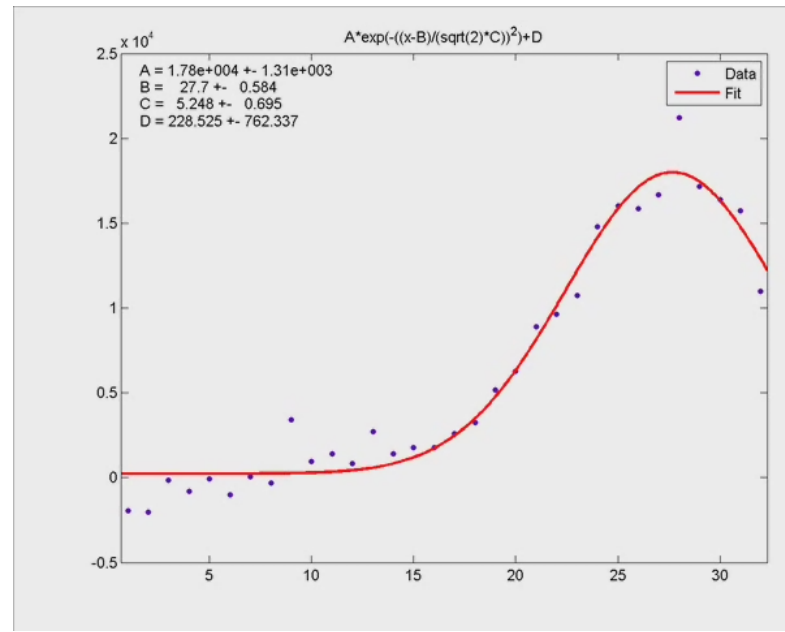

e- I=1.9mA/bunch Wigglers On File: 401

Bunch 20

Click on plot to run movie

Bunch 30

Bunch 35

Bunch 25

e- I=1.9mA/bunch Wigglers On File: 401

← Bunch 40