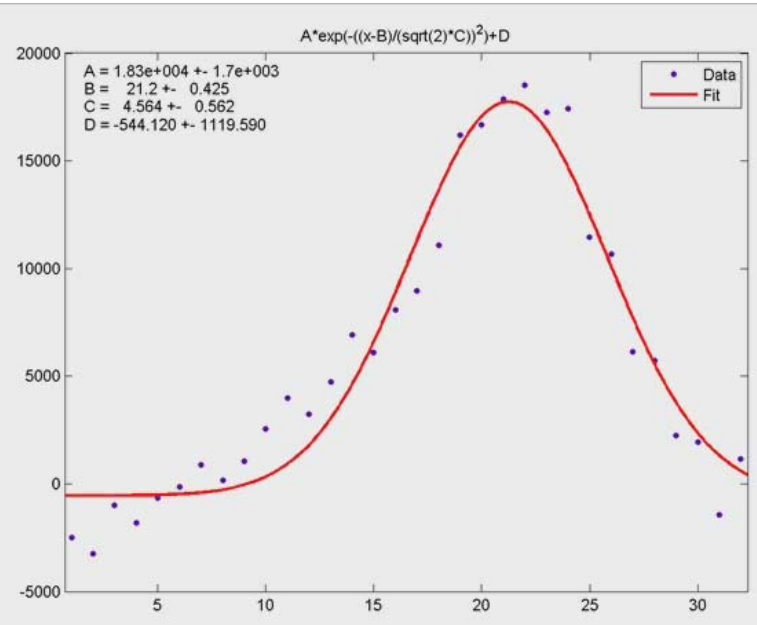

e- I=1.9mA/bunch Wigglers On File: 401

Bunch 20

Click on plot to run movie

Bunch 30

Bunch 35

Bunch 25

e- I=1.9mA/bunch Wigglers On File: 401

← Bunch 40