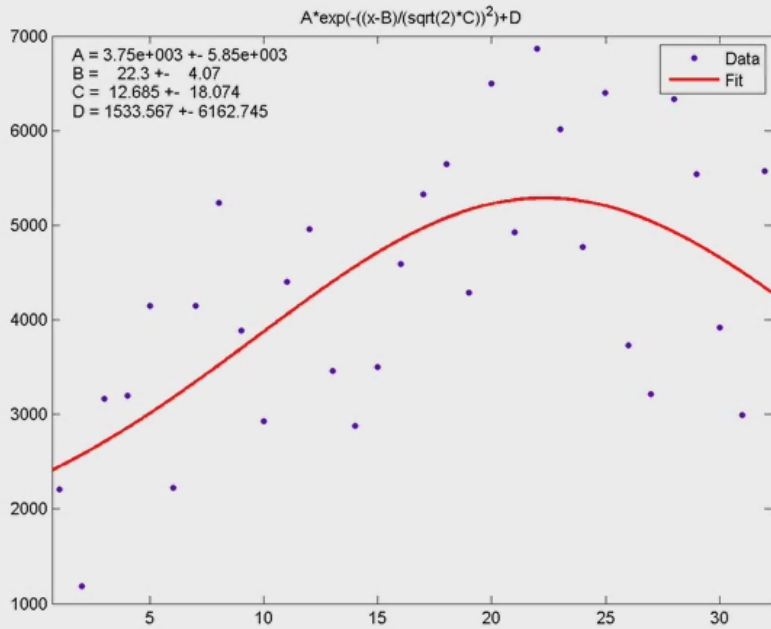

e- I=1.9mA/bunch Wigglers On File: 401

Bunch 20

Click on plot to run movie

Bunch 30

Bunch 35

Bunch 25

e- I=1.9mA/bunch Wigglers On File: 401

← Bunch 40