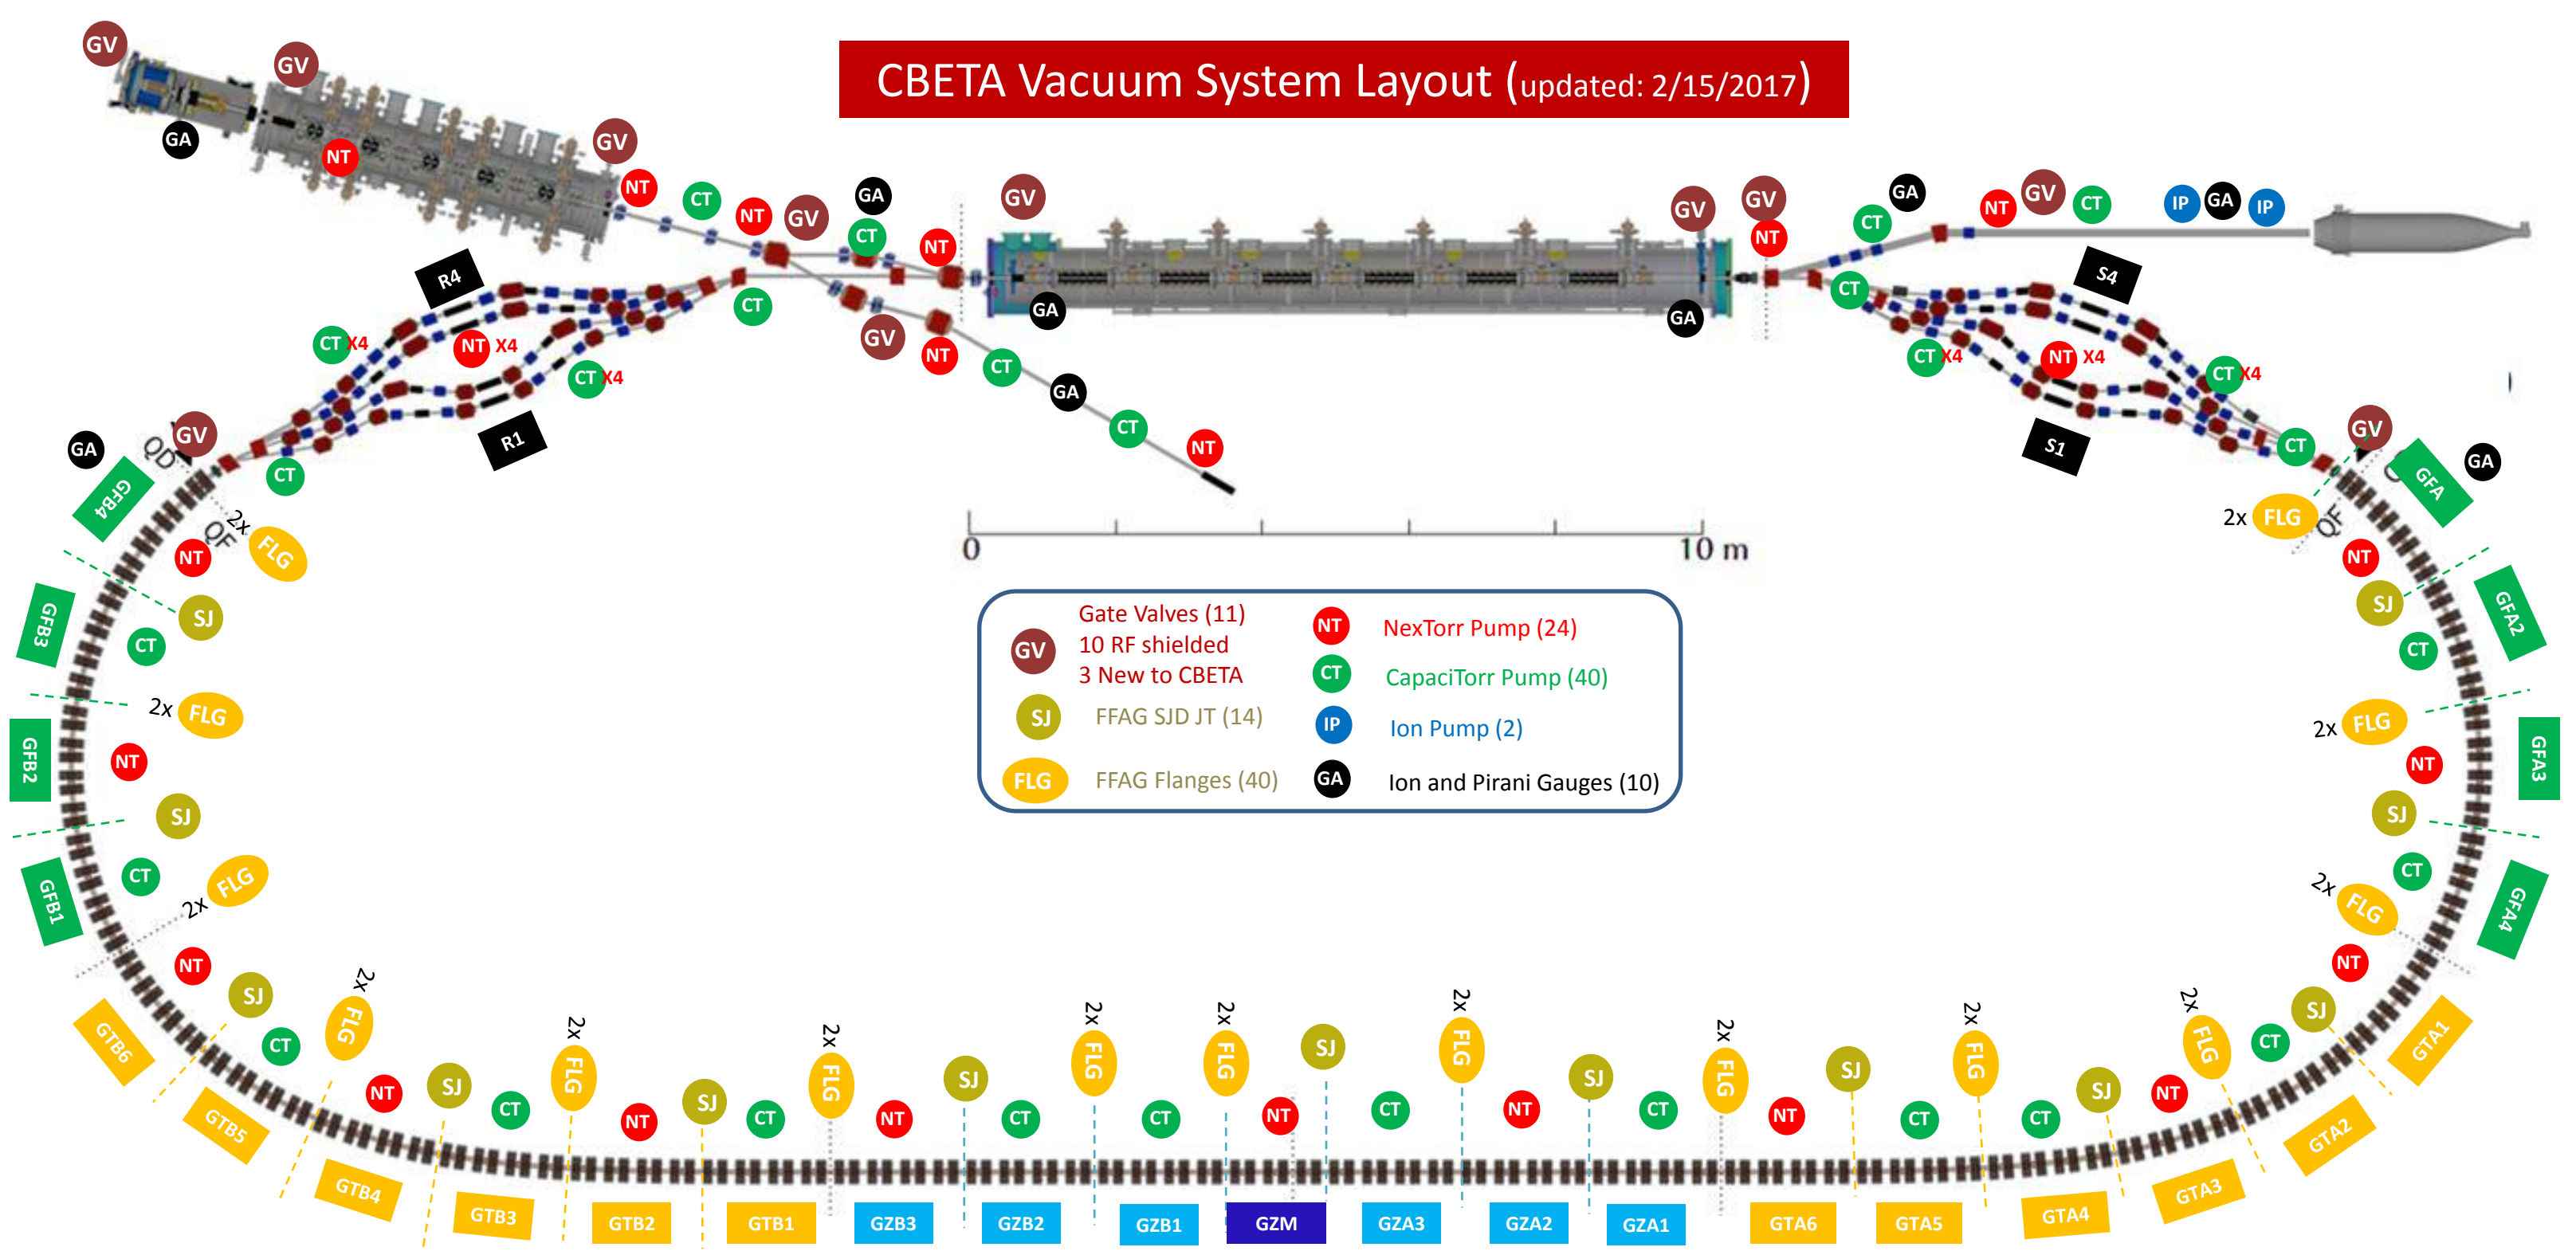

CBETA Vacuum System Layout (updated: 2/15/2017)

- | | | | |
|------------|--|-----------|----------------------------|
| GV | Gate Valves (11)
10 RF shielded
3 New to CBETA | NT | NexTorr Pump (24) |
| SJ | FFAG SJD JT (14) | CT | CapaciTorr Pump (40) |
| FLG | FFAG Flanges (40) | IP | Ion Pump (2) |
| | | GA | Ion and Pirani Gauges (10) |