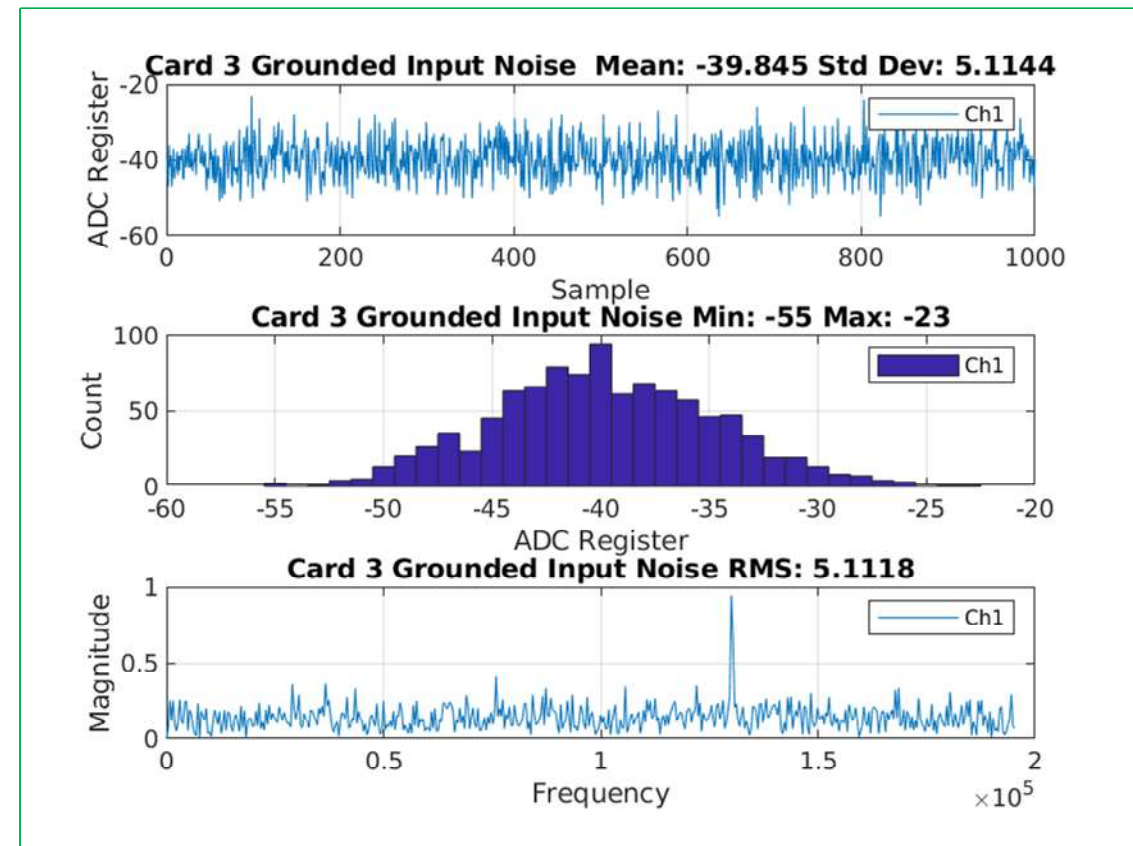

Before

U18 REMOVED (Channel 1 Fixed Gain) & Jumper Out

After

New U18 Installed

U18