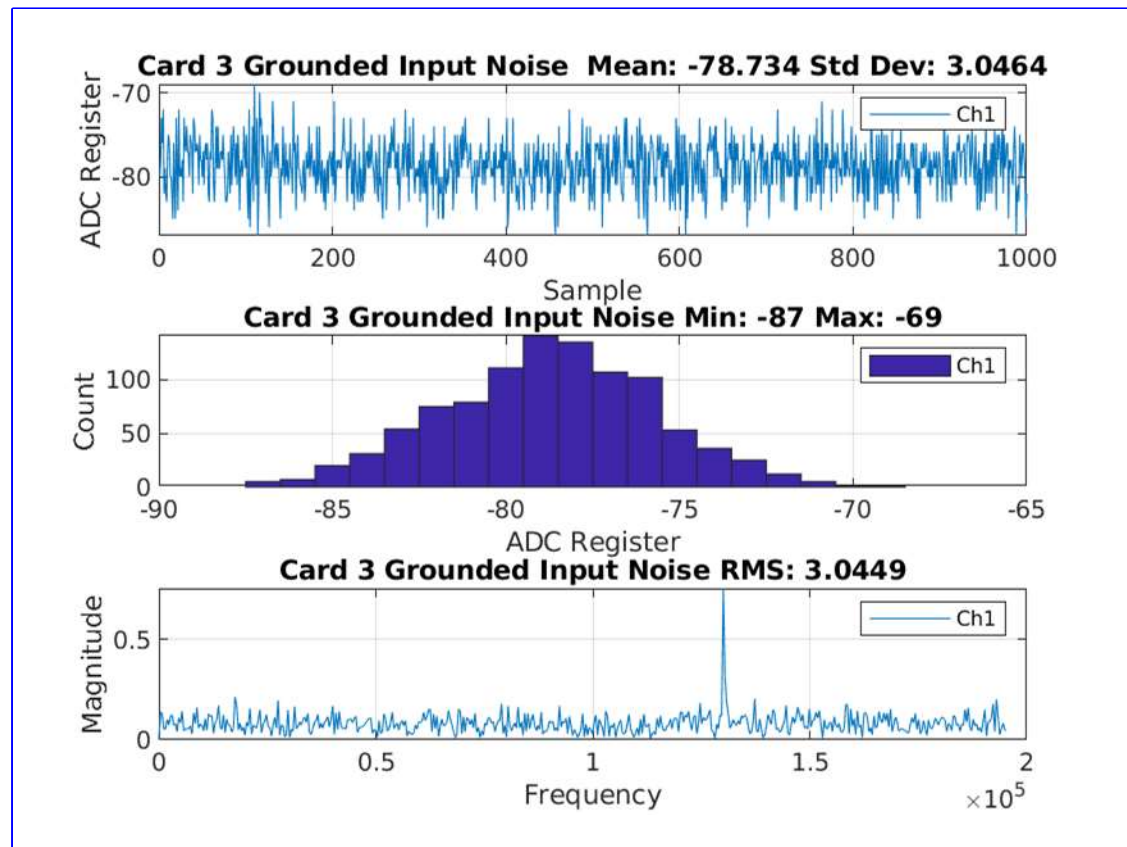

Before

U18 REMOVED (Channel 1 Fixed Gain) & Jumper Out

After

New U18 Installed

U18