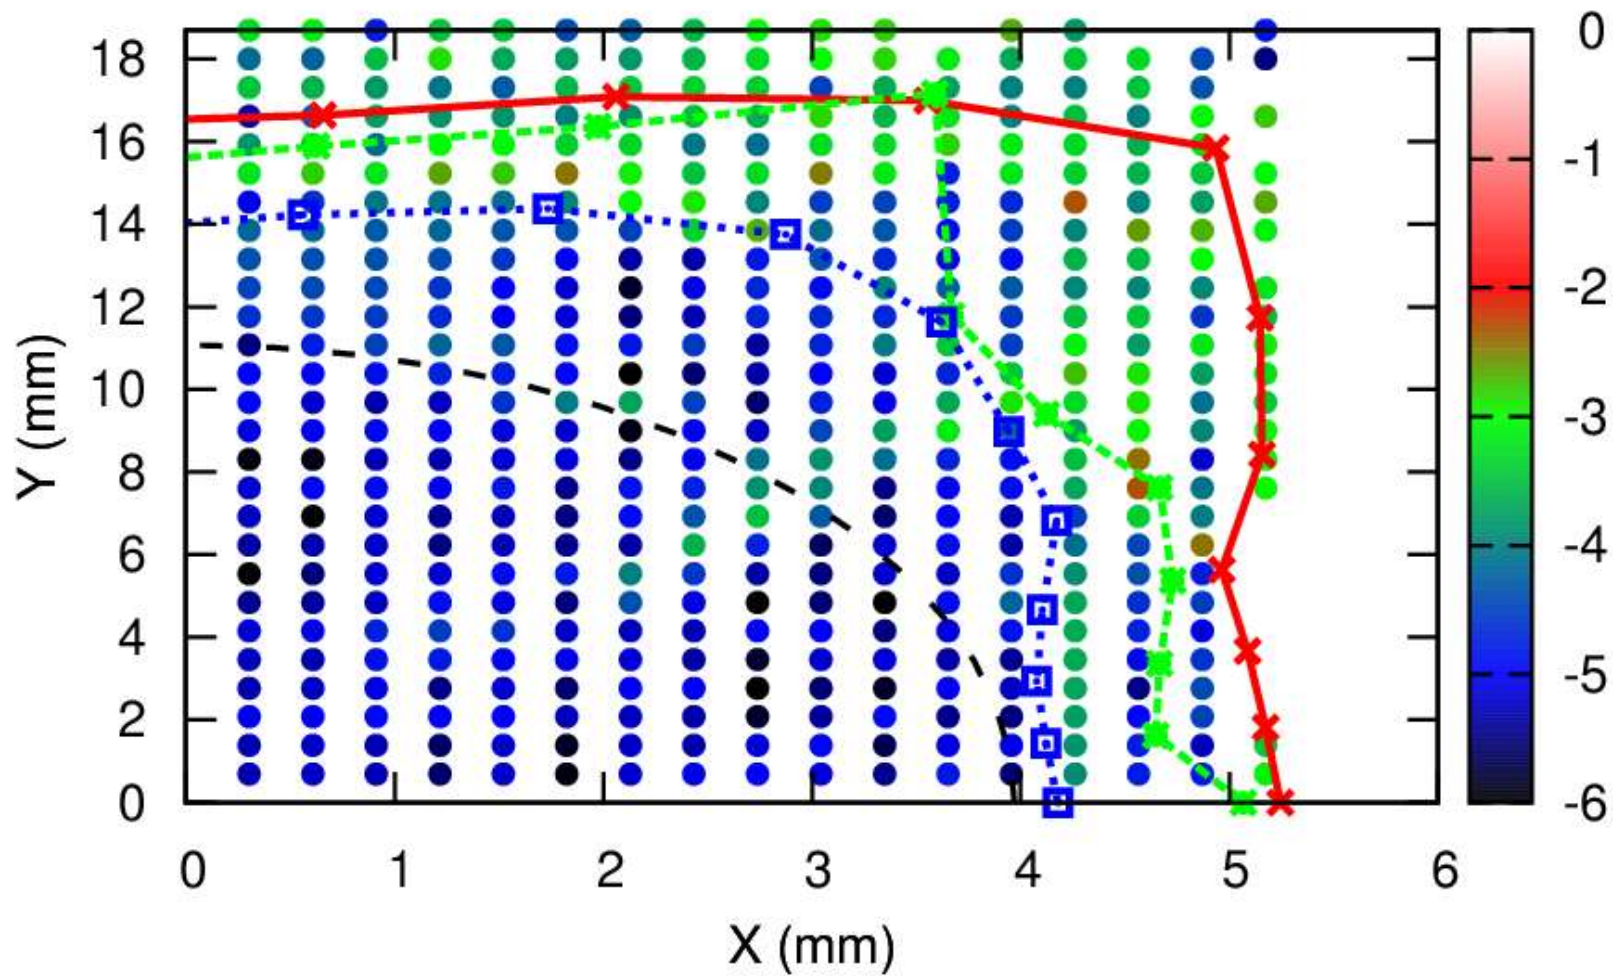

ctf-12wig-v4c-sext amplitude frequency map

ctf-12wig-v4c-sext tune frequency map zoom